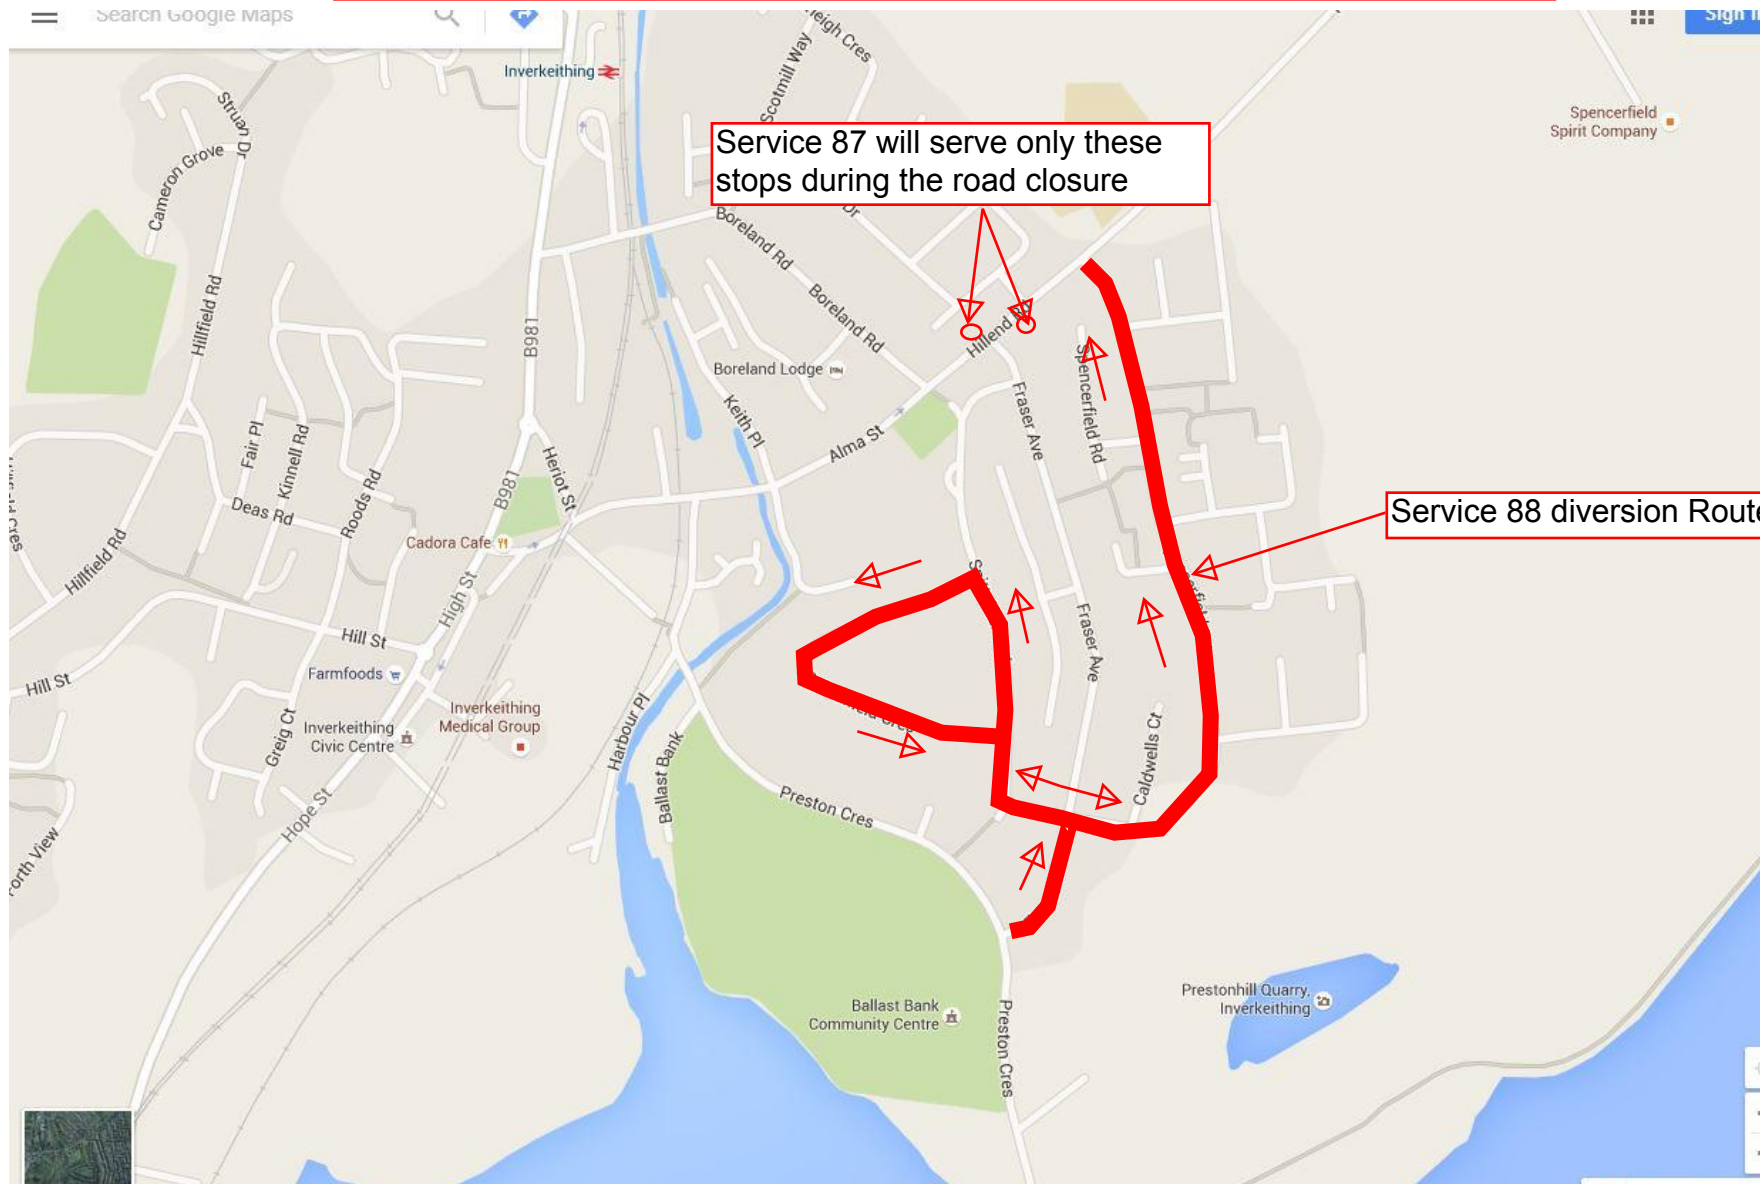

Road Closure
Gray Place, Inverkeithing
From Monday the 10th of September 2018 until Friday the 30th of November 2018
or until earlier completion of works

Service 87 will serve only these stops during the road closure

Service 88 diversion Route

87 Service - Will only serve stops on Hillend Road
88 Service - Will Serve as indicated on map, Spittalfield Road stops will not be served